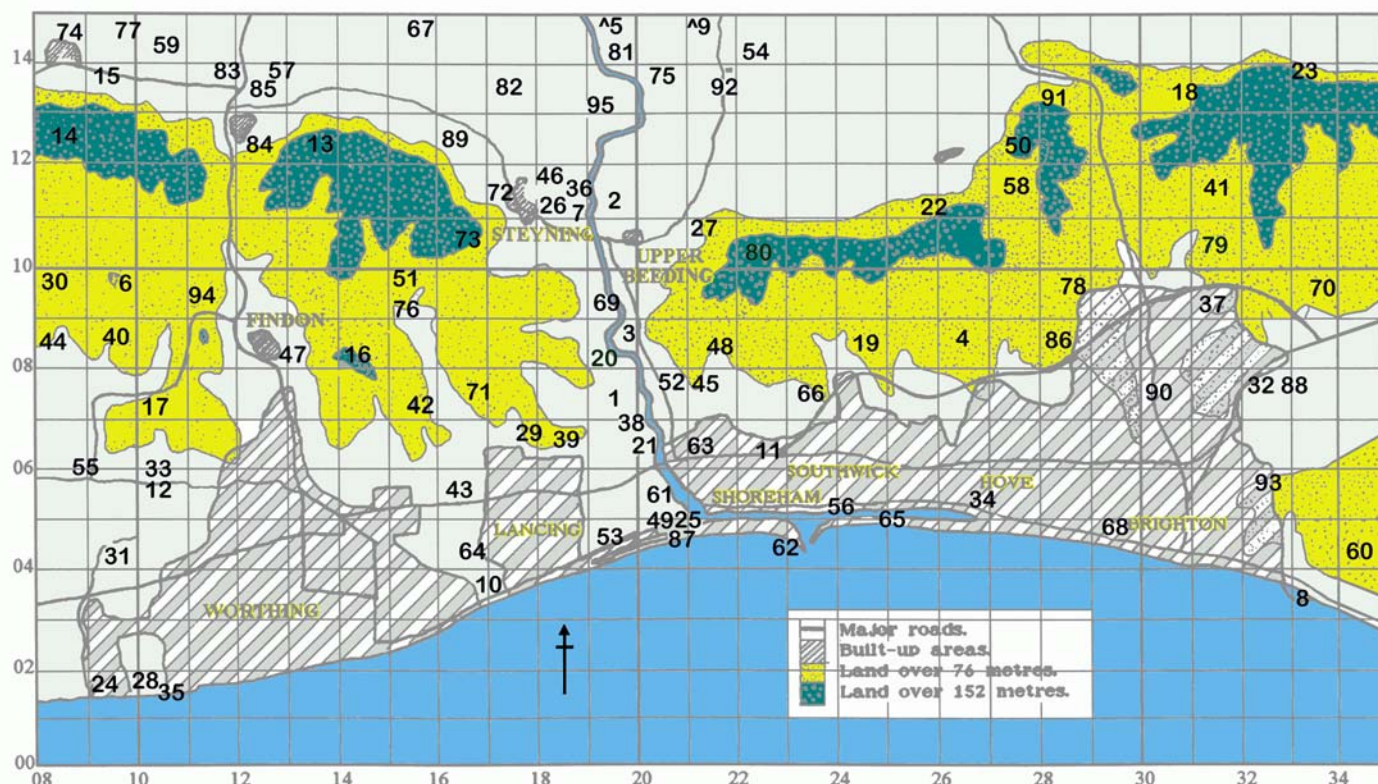

## NOTABLE SITES IN THE SDOS RECORDING AREA

- |                               |                              |                                 |
|-------------------------------|------------------------------|---------------------------------|
| 1 Applesham Farm TQ1907       | 34 Hove Lagoon TQ2604        | 66 Southwick Hill TQ2307        |
| 2 Beeding Brooks TQ1911       | 35 Ilex Wood TQ1001          | 67 Spithandle Lane TQ1514       |
| 3 Beeding Cement Works TQ1908 | 36 King's Barn TQ1811        | 68 St Anne's Well Gdns. TQ2904  |
| 4 Benfield Valley TQ2608      | 37 Ladies Mile LNR TQ3109    | 69 St Botolphs TQ1909           |
| 5 Bineham Bridge TQ1915       | 38 Ladywells TQ1906          | 70 Stanmer Park TQ3309          |
| 6 Blackpatch Hill TQ0909      | 39 Lancing Ring TQ1806       | 71 Steep Down TQ1607            |
| 7 Bramber Castle TQ1810       | 40 Long Furlong TQ0908       | 72 Steyning Mill Pond TQ1711    |
| 8 Brighton Marina TQ3303      | 41 Lower Standean TQ3111     | 73 Steyning Round Hill TQ1610   |
| 9 Broadmare Common TQ2115     | 42 Lychpole Hill TQ1507      | 74 Storrington Mill Pond TQ0814 |
| 10 Brooklands TQ1703          | 43 Malthouse Meadow TQ1605   | 75 Stretham Manor TQ2013        |
| 11 Buckingham Park TQ2206     | 44 Michelgrove TQ0808        | 76 Stump Bottom TQ1509          |
| 12 Castle Goring TQ1005       | 45 Mill Hill TQ2107          | 77 Sullington Warren TQ0914     |
| 13 Chanctonbury TQ1312        | 46 Mumbles, The TQ1811       | 78 Sweet Hill TQ2809            |
| 14 Chantry Hill TQ0812        | 47 Npcote TQ1208             | 79 Tegdown Hill TQ3110          |
| 15 Chantry Mill Pond TQ0913   | 48 New Erringham Farm TQ2108 | 80 Truleigh Hill TQ2210         |
| 16 Cissbury Ring TQ1408       | 49 New Salts Farm TQ2004     | 81 Upper Adur Levels TQ1914     |
| 17 Clapham Woods TQ1007       | 50 Newtimber Hill TQ2712     | 82 Wappingthorne TQ1713         |
| 18 Clayton Hill TQ3013        | 51 No Mans Land TQ1509       | 83 Warren Hill TQ1113           |
| 19 Cockroost Hill TQ2408      | 52 Old Erringham Farm TQ2007 | 84 Washington Bostal TQ1212     |
| 20 Coombes TQ1908             | 53 Old Salts Farm TQ1904     | 85 Washington Sandpits TQ1213   |
| 21 Cuckoo Corner TQ2006       | 54 Oreham Common TQ2214      | 86 Waterhall TQ2808             |
| 22 Devil's Dyke TQ2511        | 55 Patching Pond TQ0805      | 87 Widewater TQ2004             |
| 23 Ditchling Beacon TQ3313    | 56 Power Station TQ2404      | 88 Wild Park TQ3207             |
| 24 Ferring Rife TQ0901        | 57 Rock Common TQ1213        | 89 Wiston Pond TQ1612           |
| 25 Flood Arch TQ2004          | 58 Saddlescombe TQ2711       | 90 Withdean Park TQ3007         |
| 26 Glebe Farm TQ1811          | 59 Sandgate Sand Pit TQ1014  | 91 Wolstonbury Hill TQ2813      |
| 27 Golding Barn TQ2110        | 60 Sheepcote Valley TQ3404   | 92 Woods Mill TQ2113            |
| 28 Goring Gap TQ1001          | 61 Shoreham Airport TQ2005   | 93 Woodvale Cemetery TQ3205     |
| 29 Halewick Tip TQ1706        | 62 Shoreham Fort TQ2304      | 94 Worthing Crem. TQ1109        |
| 30 Harrow Hill TQ0809         | 63 Shoreham Sanctuary TQ2106 | 95 Wyckham Farm TQ1913          |
| 31 Highdown Hill TQ0904       | 64 Sompting Brooks TQ1604    |                                 |
| 32 Hollingbury Camp TQ3207    | 65 Southwick Canal TQ2404    |                                 |
| 33 Holt Farm TQ1005           |                              |                                 |